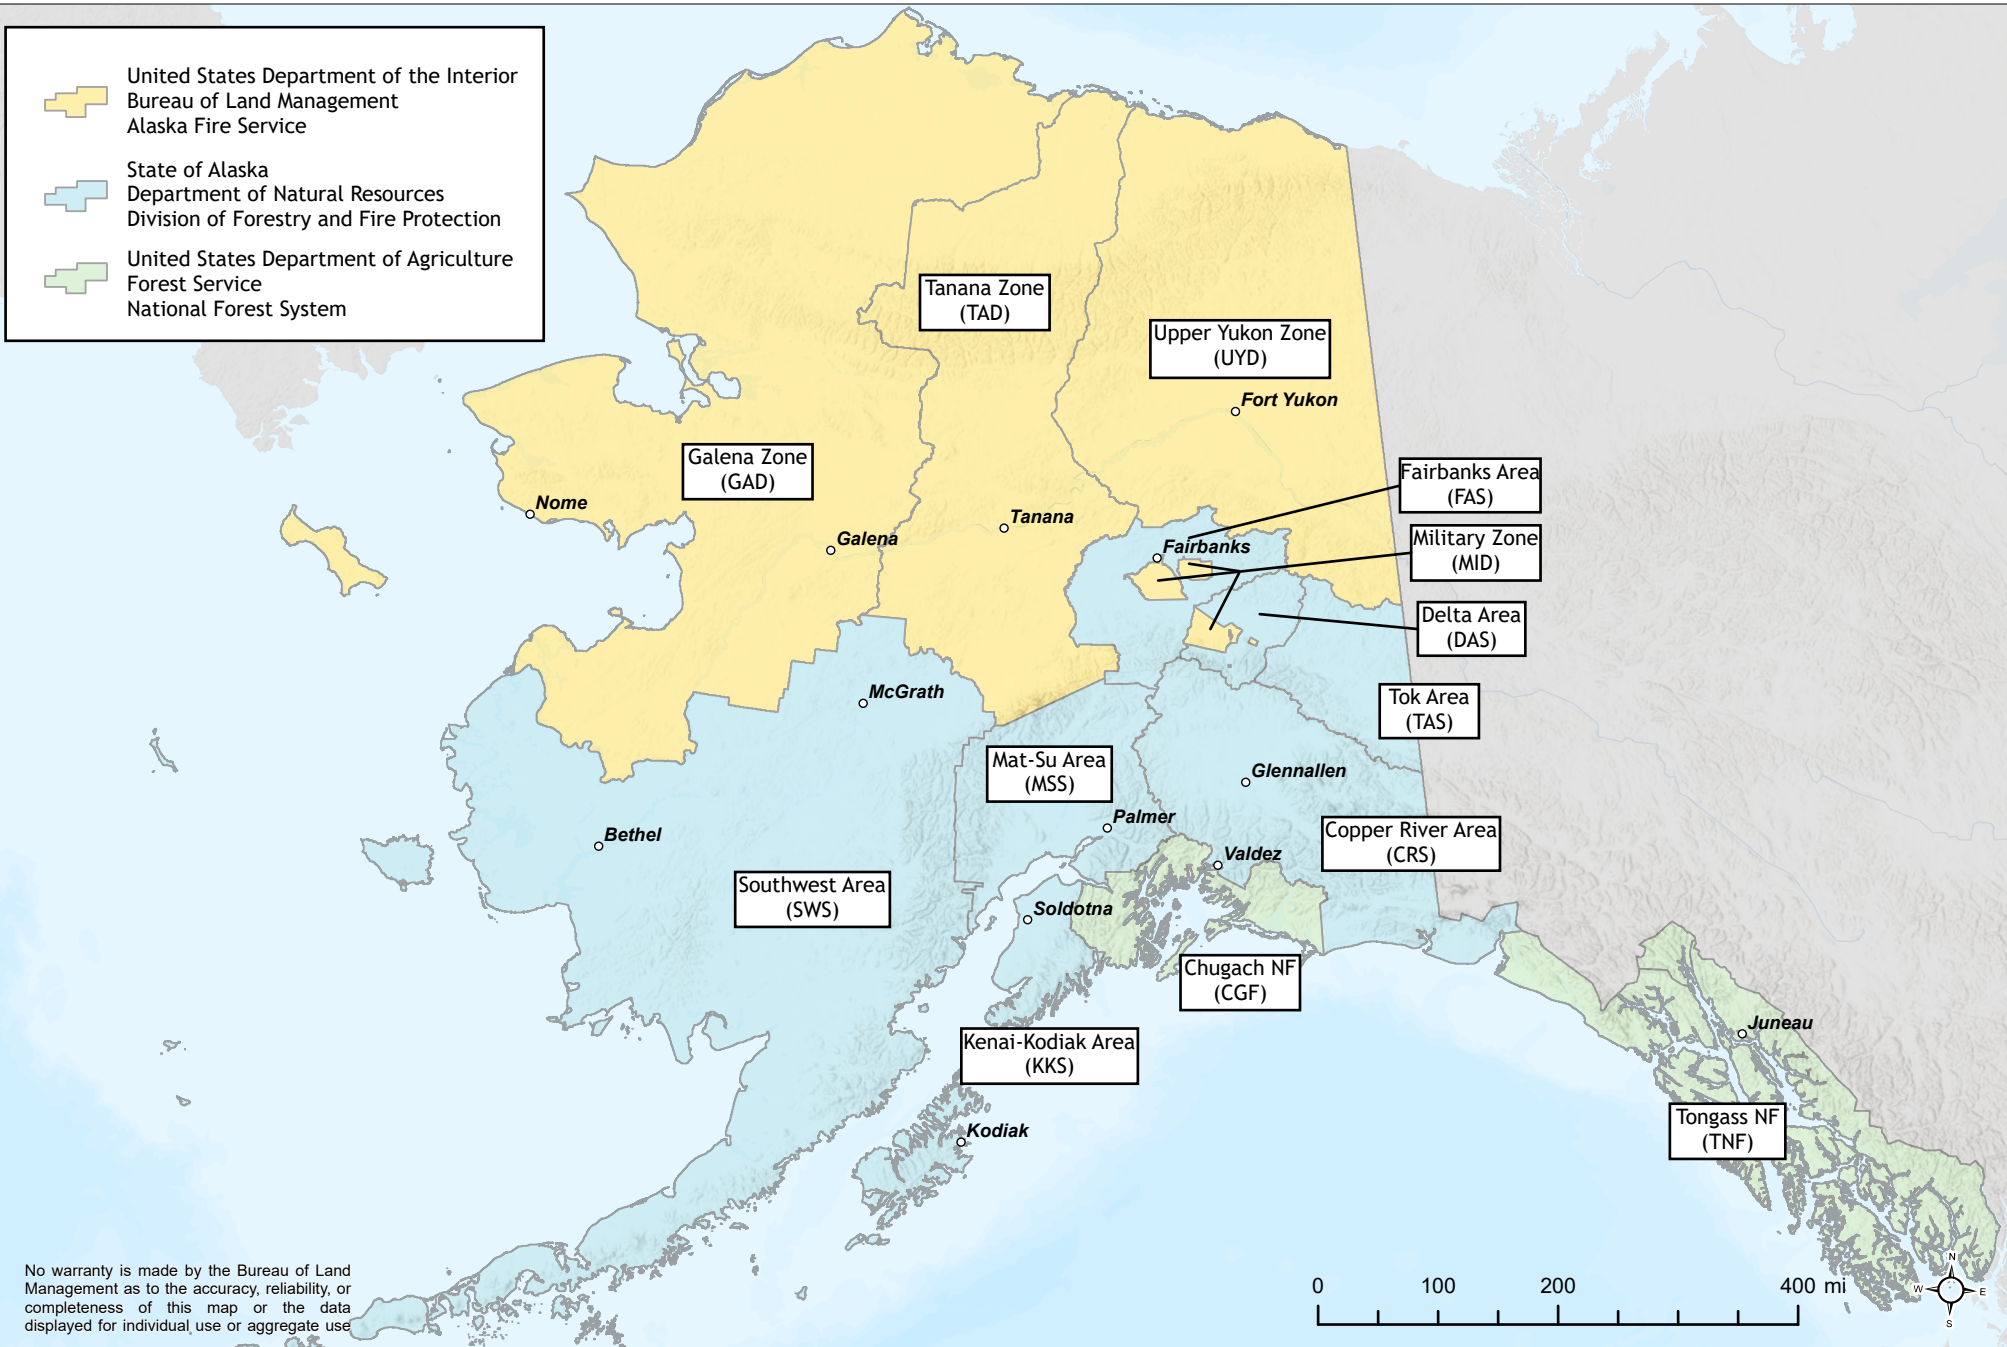

Alaska Wildland Fire Protection Areas

Bureau of Land Management
Alaska Fire Service
PO Box 35005
Fort Wainwright, AK 99703
(907) 356-5600

2/10/2025

-  United States Department of the Interior
Bureau of Land Management
Alaska Fire Service
-  State of Alaska
Department of Natural Resources
Division of Forestry and Fire Protection
-  United States Department of Agriculture
Forest Service
National Forest System

No warranty is made by the Bureau of Land Management as to the accuracy, reliability, or completeness of this map or the data displayed for individual use or aggregate use.